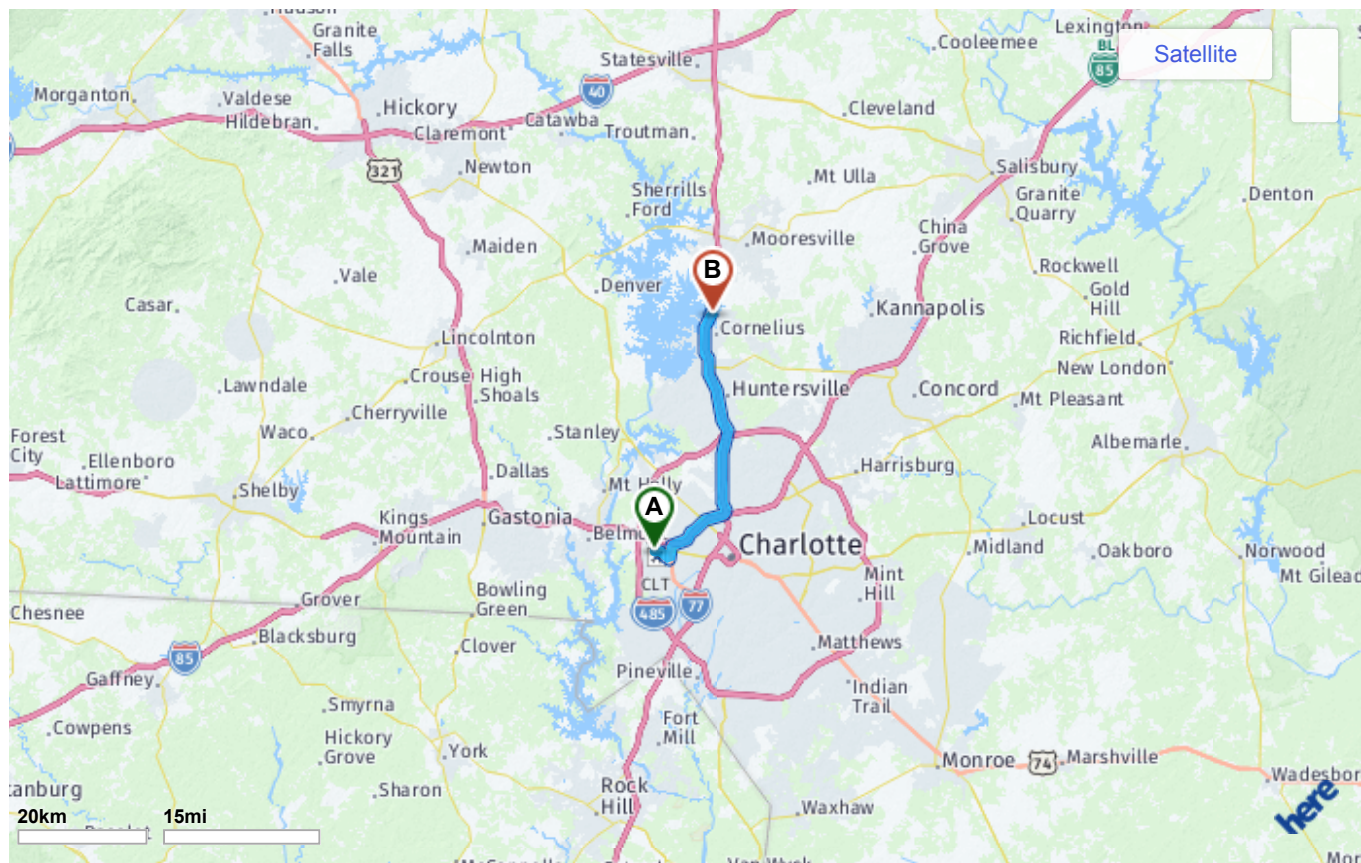

B Homewood Suites by Hilton Davidson, 125 Harbour Place Dr, Davidson, NC 28036

Directions to Curtiss-Wright 2018 Annual Meeting

207

Total Distance: 24.73 mi — Total Time: 33 mins

Map Layout

A 5501 Josh Birmingham Pkwy, Charlotte, NC 28214

Go for 203 ft

[Hide](#)

toward RC Josh Birmingham Pkwy

Go for 0.4 mi

[Hide](#)

Continue on RC Josh Birmingham Pkwy

Go for 0.7 mi

[Hide](#)

Take left ramp onto Billy Graham Pkwy toward Billy Graham Parkway North/I-85

Go for 1.7 mi

[Hide](#)

Turn right and take ramp onto I-85 N toward Concord

Go for 4.8 mi

[Hide](#)

Take exit 38 toward US-21 N/Statesville onto I-77 N

Arrive at Griffith St. Your destination is on the right.

[Hide](#)

Homewood Suites by Hilton Davidson, 125 Harbour Place Dr, Davidson, NC 28036

[Expand All](#)

When using any driving directions or map, it is a good idea to double check and make sure the road still exists, watch out for construction, and follow all traffic safety precautions. This is only to be used as an aid in planning