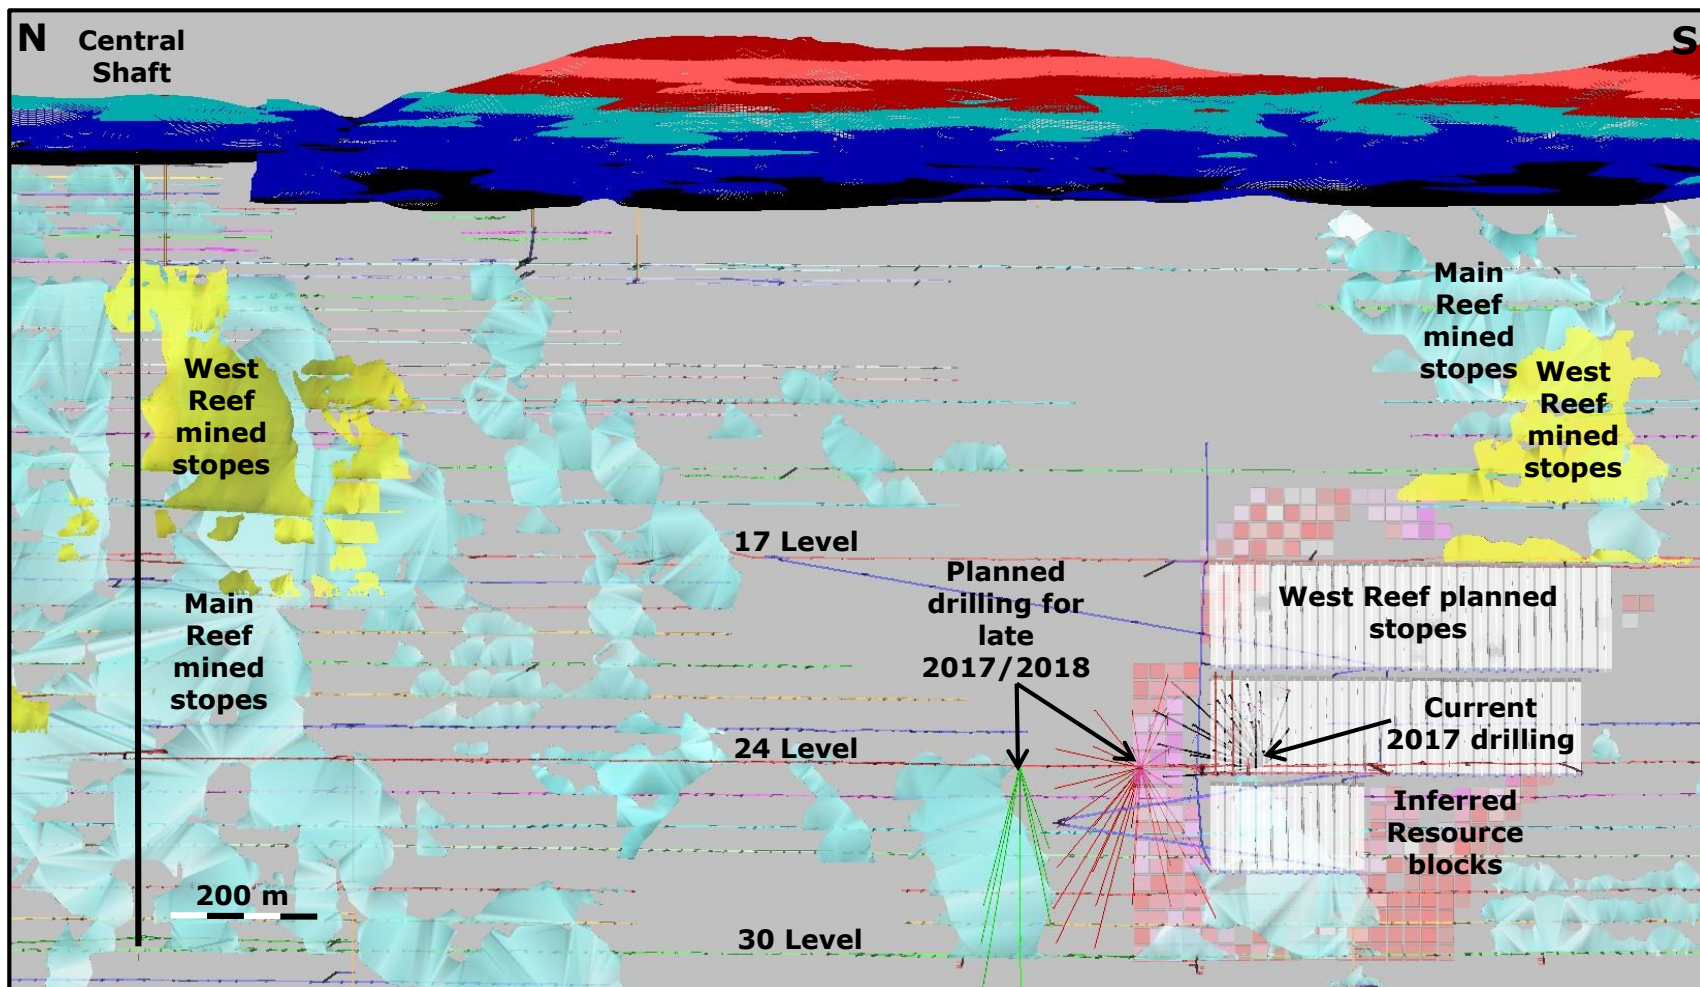

# Prestea Underground: Long Section of West Reef Drilling

Diagram shows the locations of the drilling conducted in 2017 and the planned drilling for late 2017/2018

# Prestea Underground: Close Up of 2017 Drilling (Zoom 1)

# Prestea Underground: Close Up of 2017 Drilling (Zoom 2)