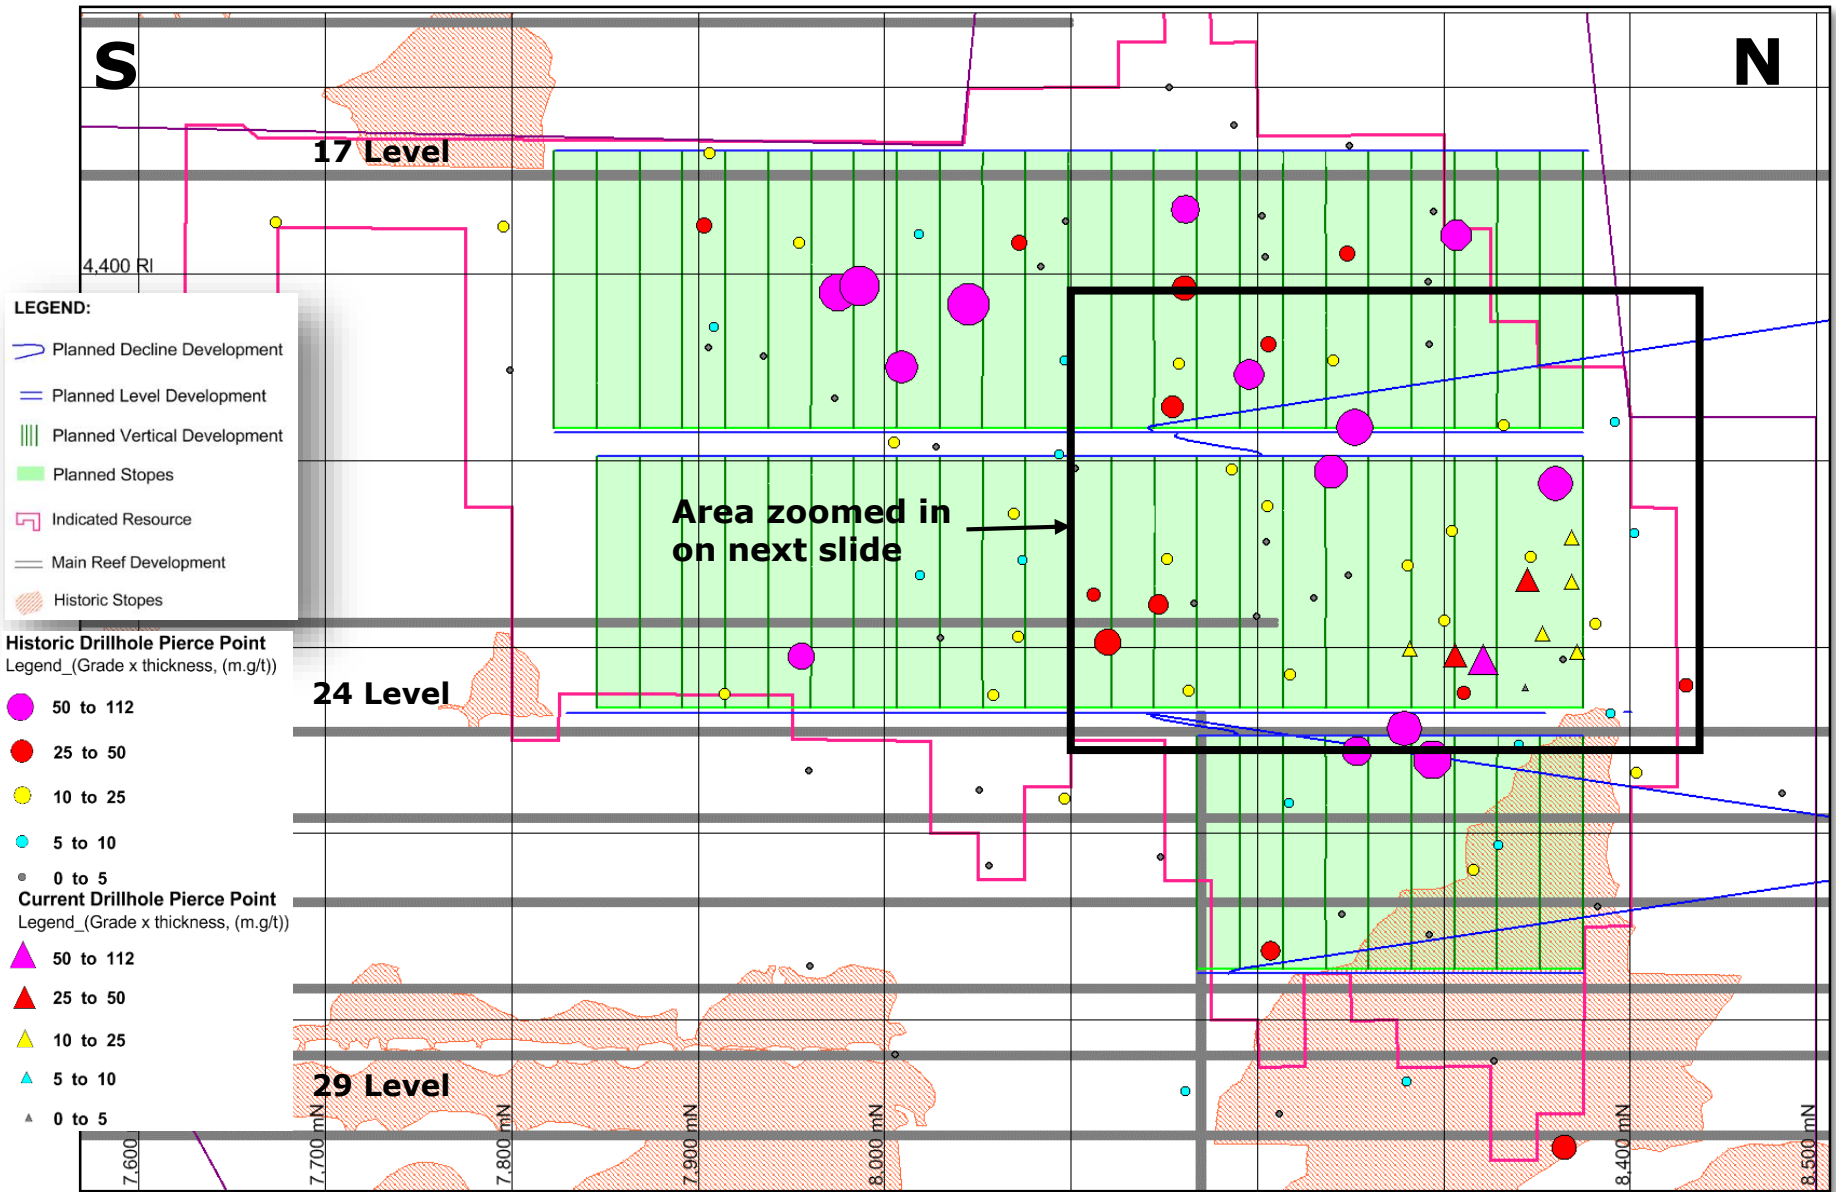

Prestea Underground West Reef Ore Body Long Section

Close up of recently drilled area within West Reef (4350-4150RL)

Close up of recently drilled area within West Reef (4300-4000RL)