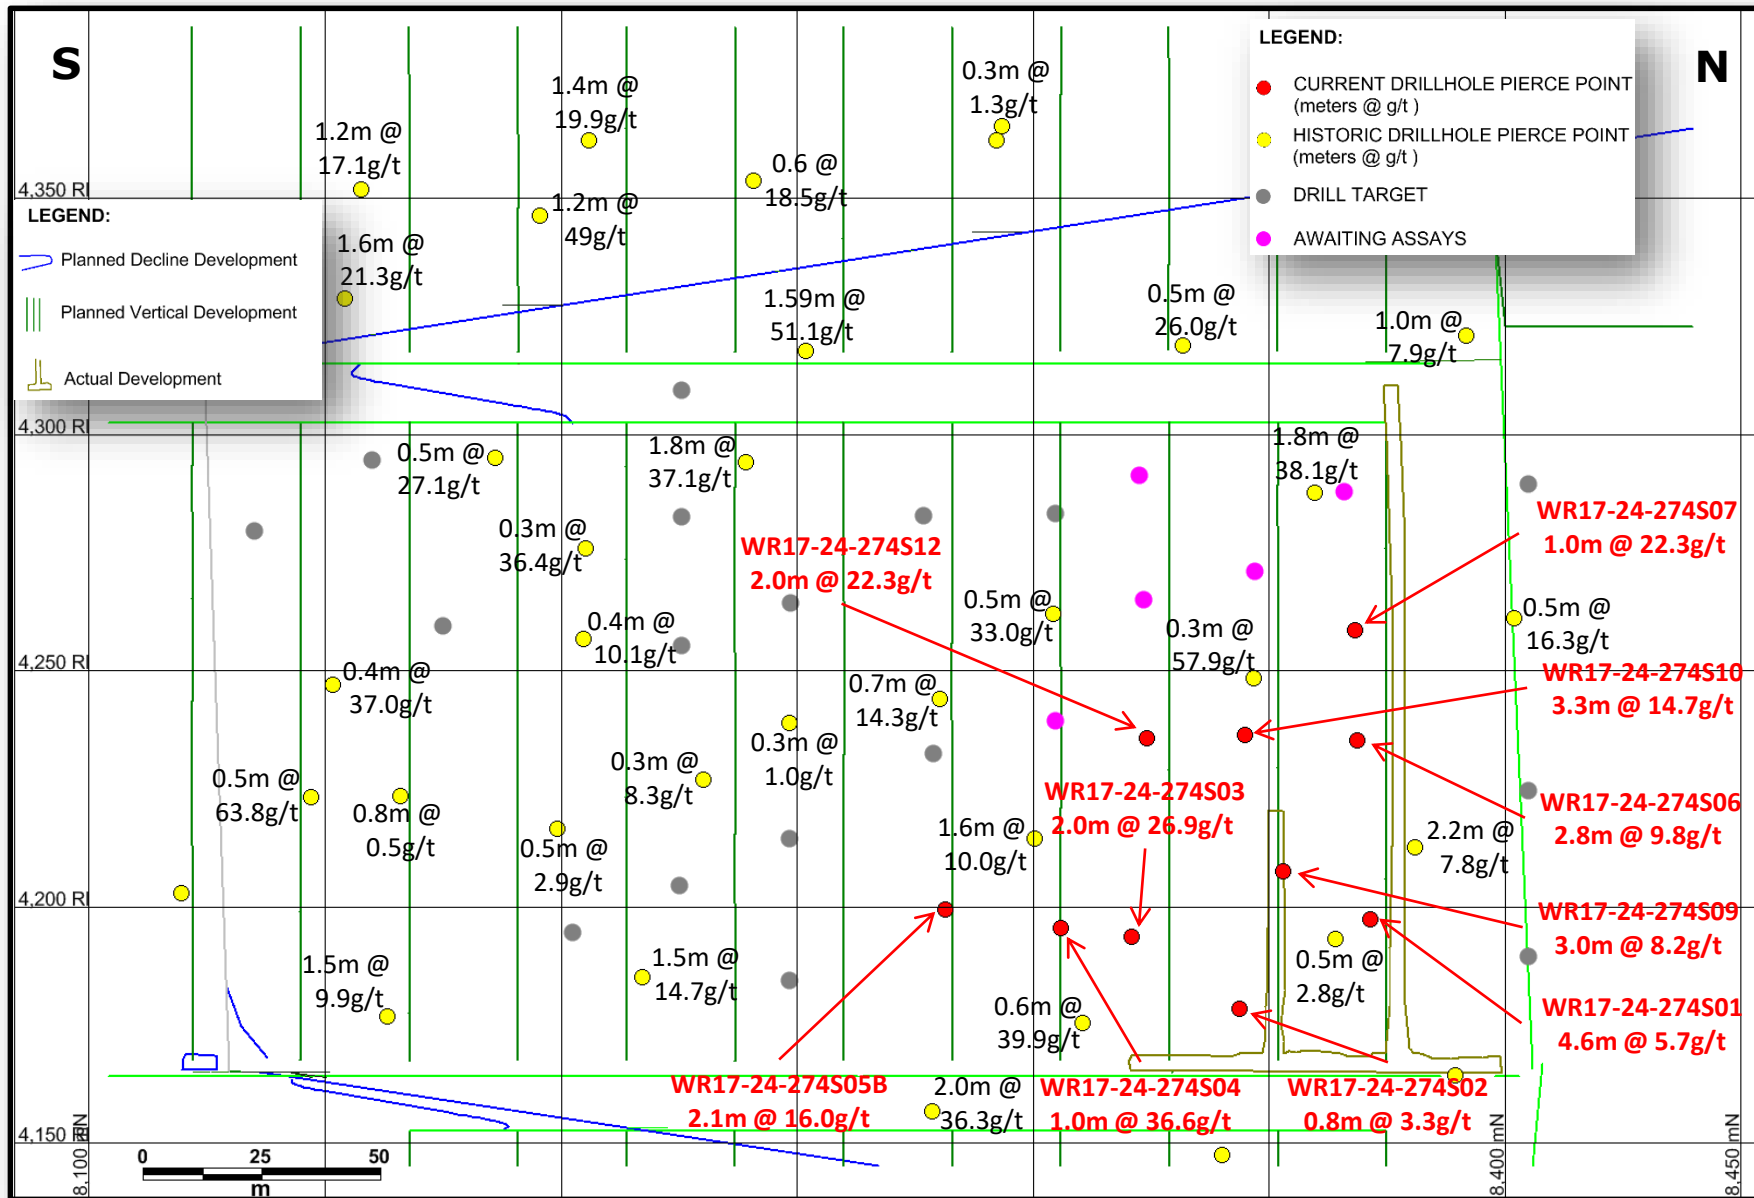

Prestea Underground West Reef Ore Body Long Section

Close up of recently drilled area within West Reef (4350-4150RL)

Close up of recently drilled area within West Reef (4300-4000RL)