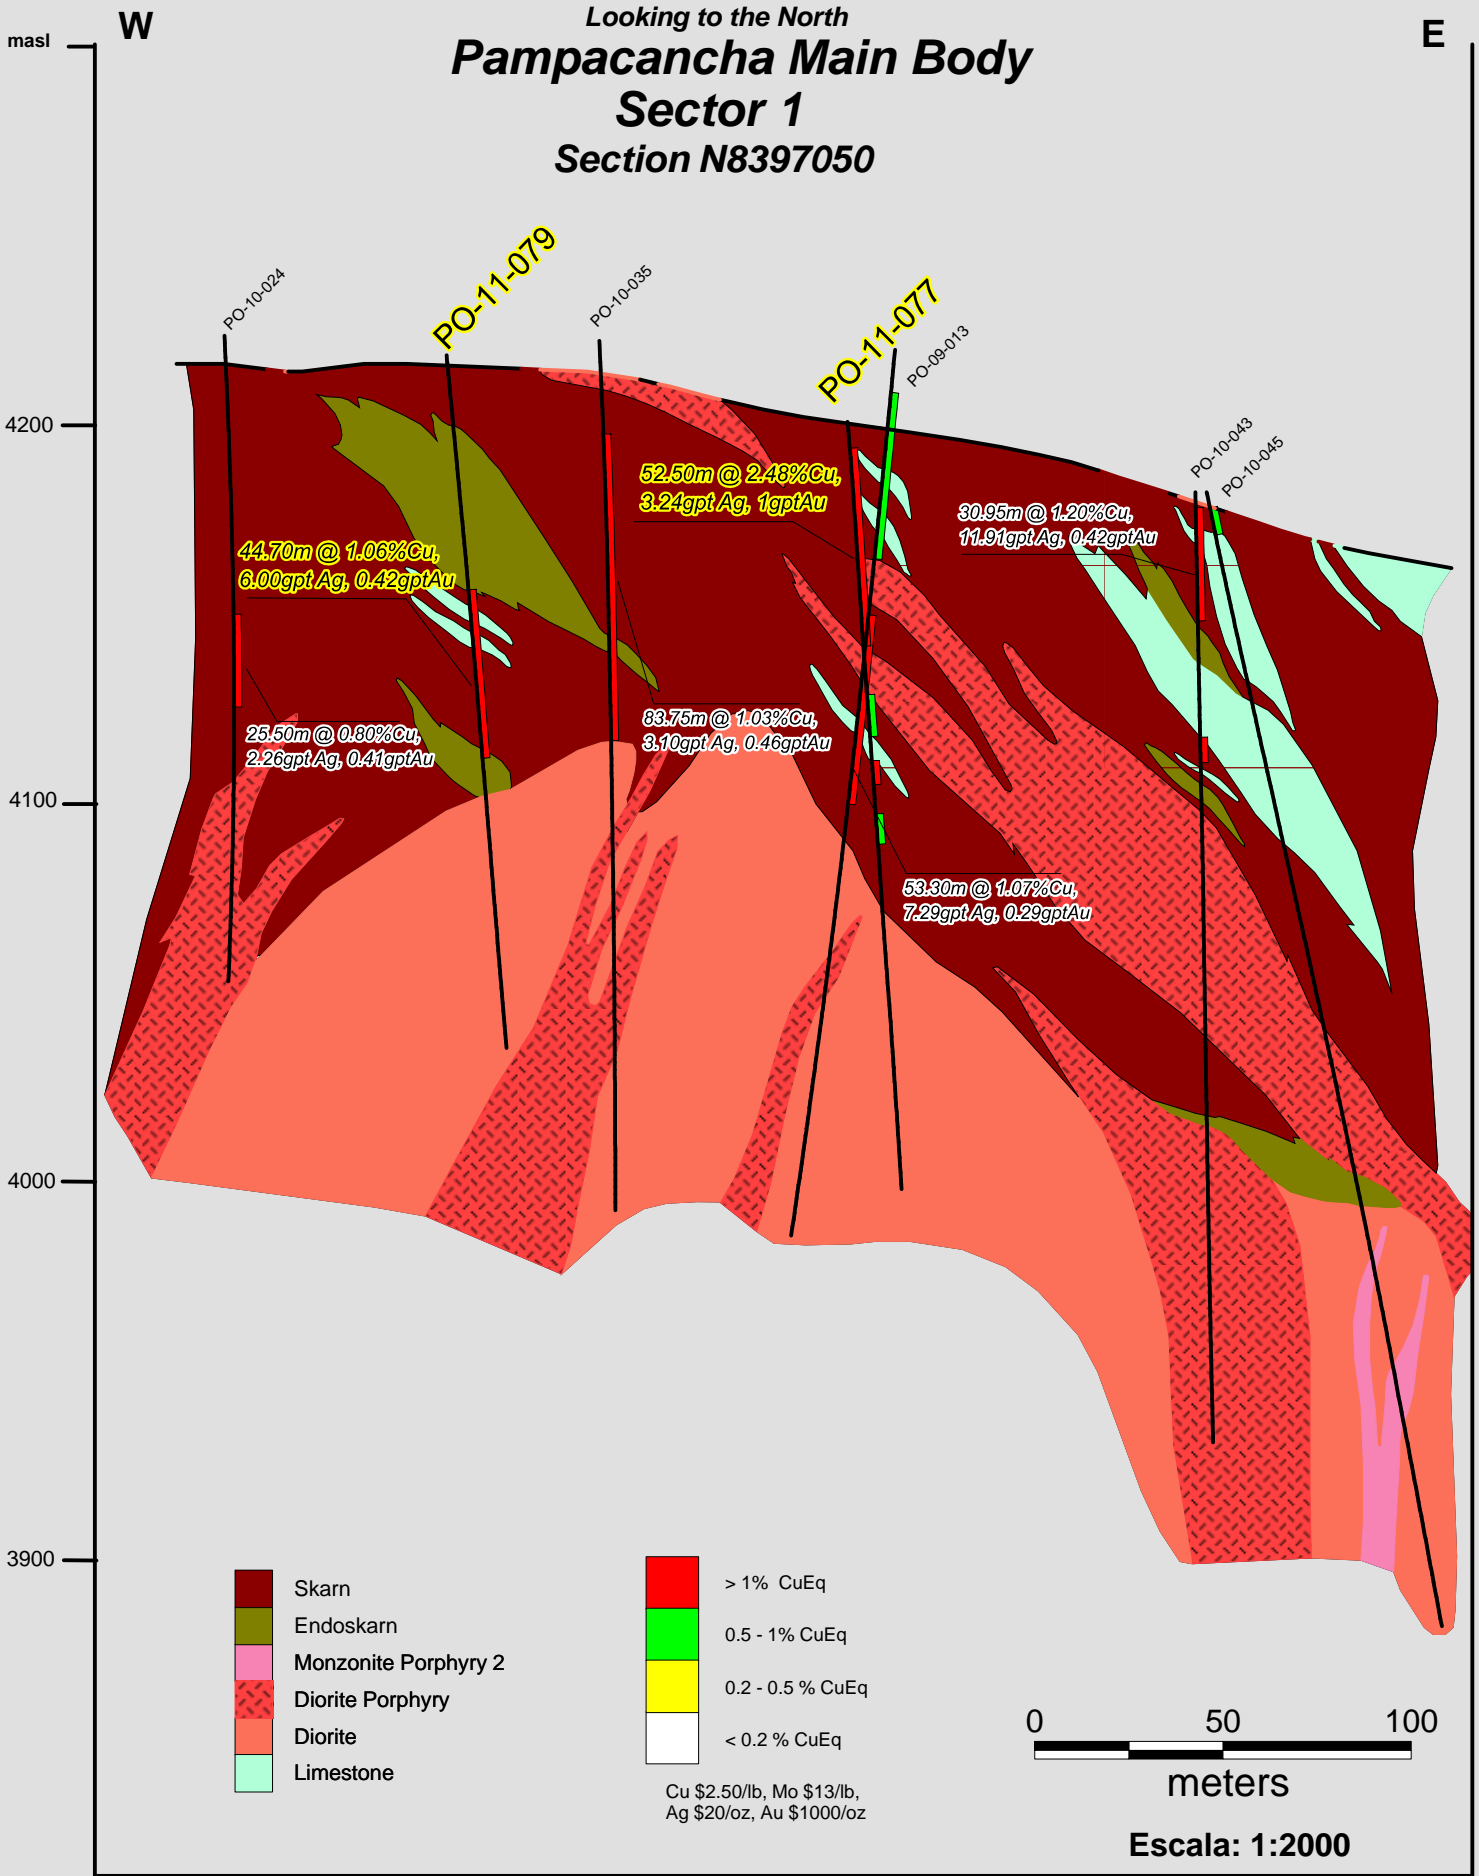

Looking to the North
Pampacancha Main Body
Sector 1
Section N8397050

- Skarn
- Endoskarn
- Monzonite Porphyry 2
- Diorite Porphyry
- Diorite
- Limestone

- > 1% CuEq
- 0.5 - 1% CuEq
- 0.2 - 0.5% CuEq
- < 0.2% CuEq

Cu \$2.50/lb, Mo \$13/lb,
 Ag \$20/oz, Au \$1000/oz

meters

Escala: 1:2000