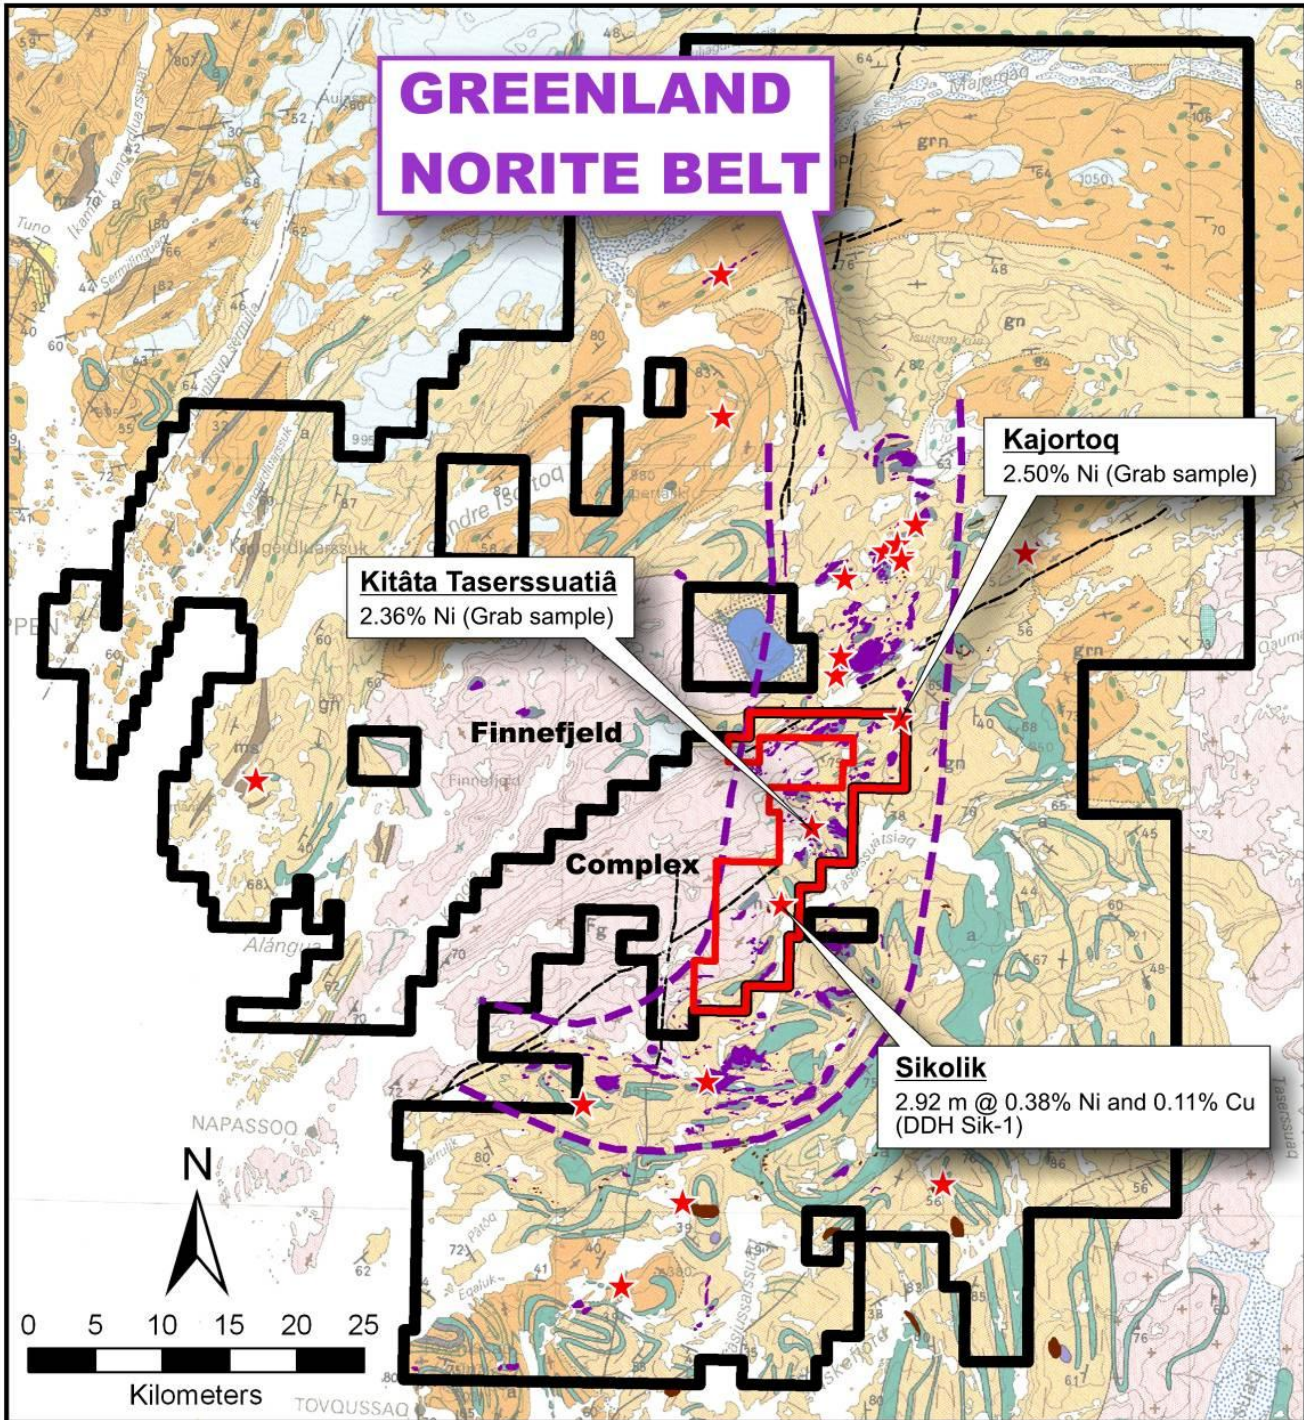

NORTH AMERICAN NICKEL - MANITSOQ PROJECT, SW GREENLAND

GEOLOGY AND PROPERTY MAP

PROPERTY

- NAN existing exploration licence (2011/54)
- NAN's new exploration licence

GEOLOGY

Recent

Mesozoic

Proterozoic

Archean

Archean (continued)